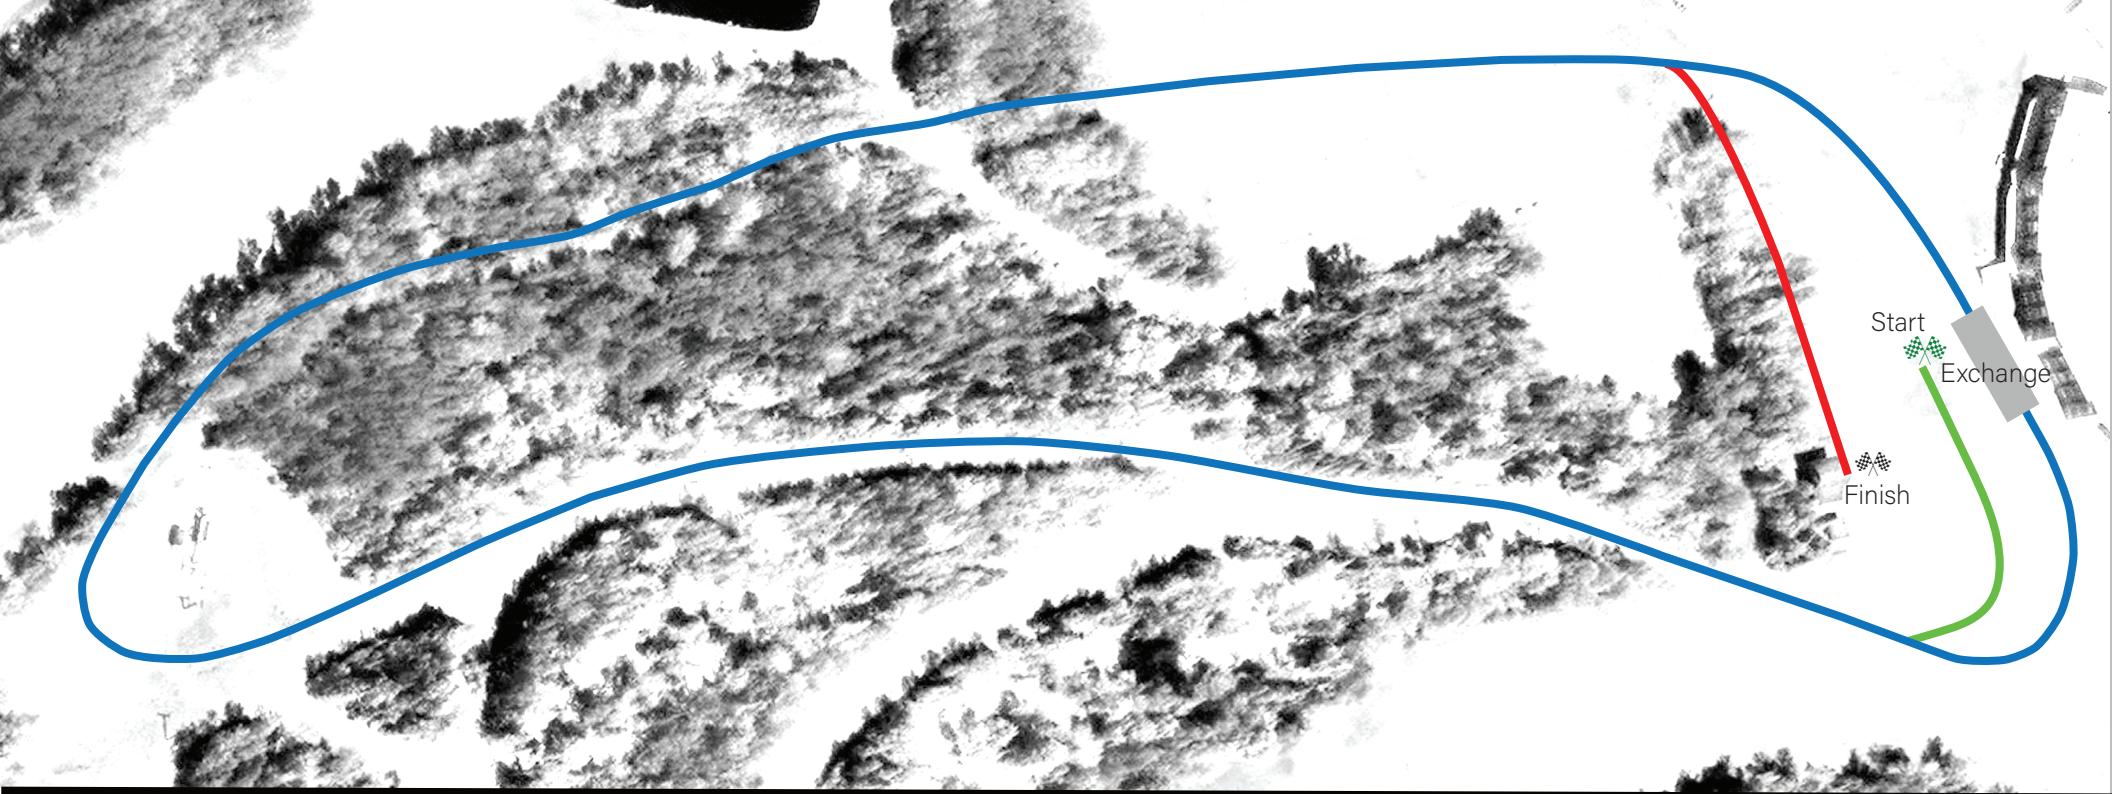

Giants Ridge®

Format: Two 2.5k laps
each discipline

Classic 15-second
interval starts.

Break

Pursuit skate. The
timeout is based on the
classic race. The first
skier out is the winner
of the classic race. The
following skiers will be
released based on their
time back from the first
skier out.

2024 Pursuit with a Break 2.5k loop

2024 Team Sprint Course 1.2 k